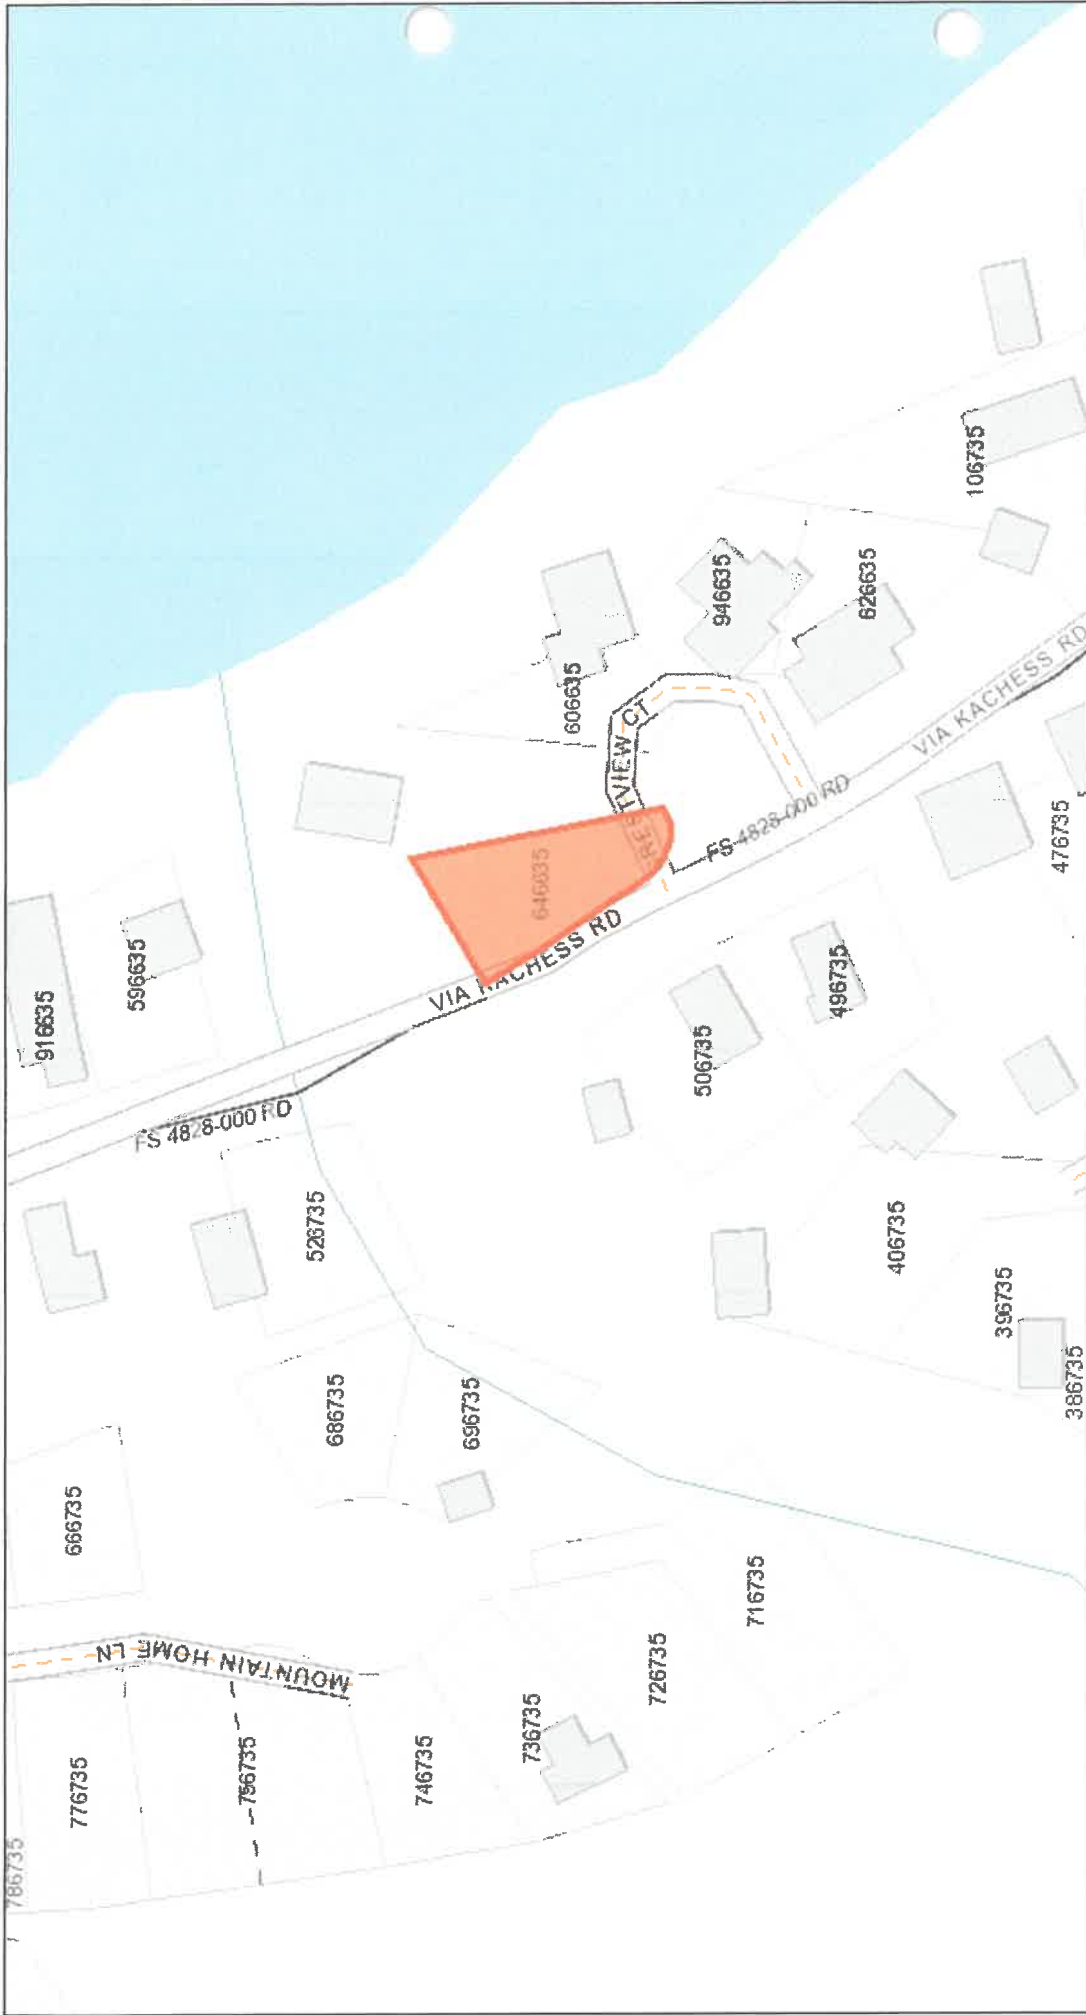

Parcel Combination 646635 with 926635 Mahai & Lucretia Albulet

Date: 11/8/2019

1 inch = 188 feet
Relative Scale 1:2,257

Disclaimer:
Kittitas County makes every effort to produce and publish the most current and accurate information possible. No warranties, expressed or implied, are provided for the data, its use, or its interpretation. Kittitas County does not guarantee the accuracy of the material contained herein and is not responsible for any use, misuse or representations by others regarding this information or its derivatives.